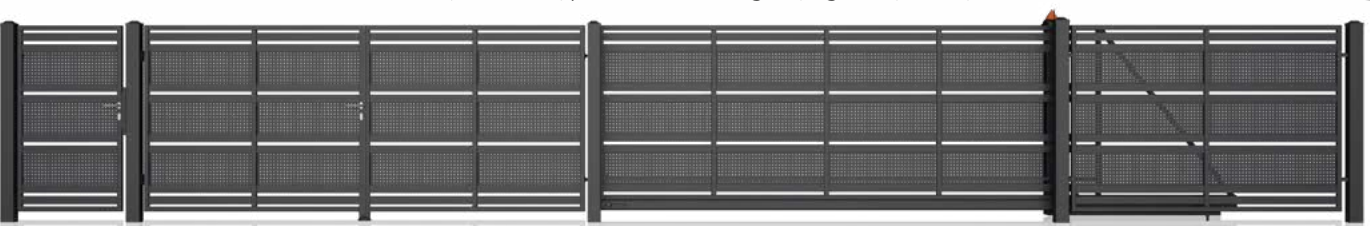

perforated sheet
Qg 5-8

perforated sheet
Qg 10-30

perforated sheet
Rv 5-8

perforated sheet
Oz 10-16

solid sheet

Discover more details on the MODERN collection

Top edge options

- flat top edge
- concave top edge
- convex top edge
- available in a skewed version
- railing available

MODERN

STEEL

AW.10.106 Version: 30 x 18 [mm], 70 x 20 [mm]

STEEL

AW.10.107 Version: 20 x 20 [mm], 70x20 [mm]

STEEL

AW.10.108 Version: 70x20 mm, solid sheet, perforated sheet: Qg 5-8, Qg 10-30, Rv 5-8, Oz 10-16

STEEL

AW.10.109 Version: 70x20, solid sheet, perforated sheet: Qg 5-8, Qg 10-30, Rv 5-8, Oz 10-16

STEEL

AW.10.110 Version: solid sheet

Colours. Textures

Colour is the first feature our senses react to. We made sure that each of our customers can find the exact colour they are looking for. Our gates can be manufactured in RAL palette colours and the unique HOME INCLUSIVE colours – together with our range of textures and additional decorative elements, this gives you hundreds of options for a tailored solution.