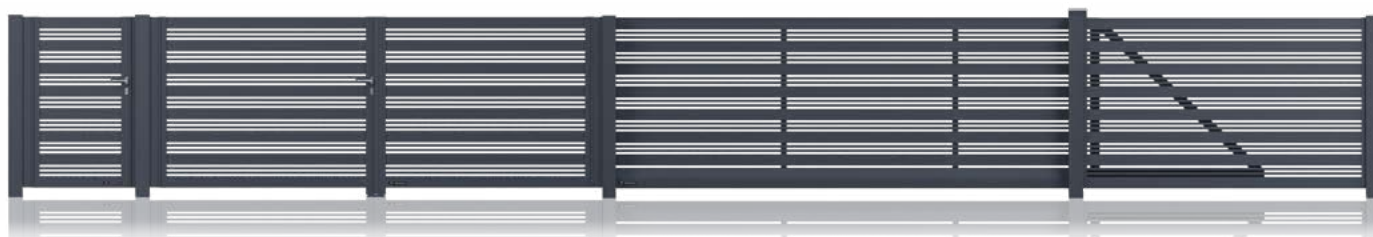

Inspired by **contemporary**
designs

Different **levels of**
transparency

Available as a **railing**

A definition of modernity

- 22 models
- Perfect if you're looking for unique designs.
- Those who value privacy will like the solid and perforated sheets, while those who prefer lighter, transparent structures, will appreciate the models using box sections.

Versatile **design**

CE certificate -
safety

ALUMINIUM AW.AL.100

ALUMINIUM AW.AL.101

ALUMINIUM AW.AL.102

ALUMINIUM AW.AL.103

Top edge options

flat top edge

concave top edge

convex top edge

available in a skewed version

railing available

MODERN

ALUMINIUM

AW.AL.104

ALUMINIUM

perforated sheet
Qg 5-8

perforated sheet
Qg 10-30

perforated sheet
Rv 5-8

perforated sheet
Oz 10-16

solid sheet

Discover more details on the MODERN collection

Top edge options

- flat top edge
- concave top edge
- convex top edge
- available in a skewed version
- railing available