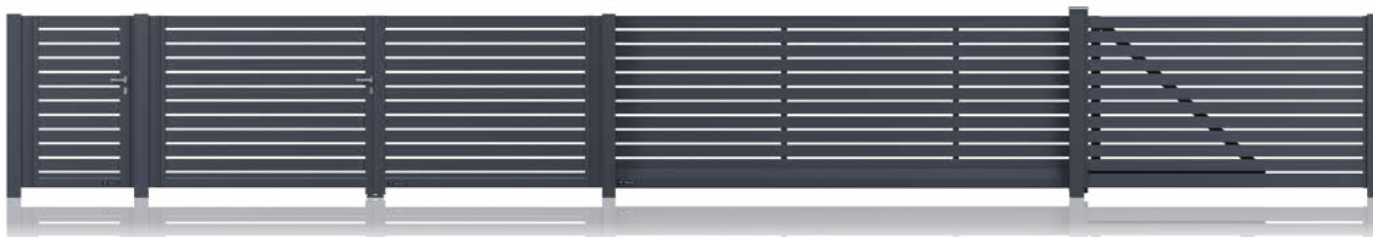

ALUMINIUM AW.AL.101