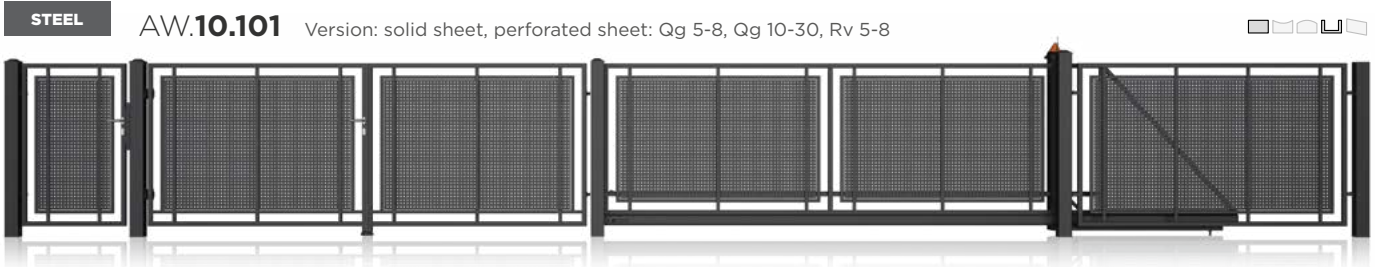

perforated sheet
Qg 5-8

perforated sheet
Qg 10-30

perforated sheet
Rv 5-8

perforated sheet
Oz 10-16

solid sheet

Discover more details on the MODERN collection

Top edge options

- flat top edge
- concave top edge
- convex top edge
- available in a skewed version
- railing available

STEEL

AW.10.109 Version: 70x20, solid sheet, perforated sheet: Qg 5-8, Qg 10-30, Rv 5-8, Oz 10-16

STEEL

AW.10.110 Version: solid sheet

Colours. Textures

Colour is the first feature our senses react to. We made sure that each of our customers can find the exact colour they are looking for. Our gates can be manufactured in RAL palette colours and the unique HOME INCLUSIVE colours – together with our range of textures and additional decorative elements, this gives you hundreds of options for a tailored solution.