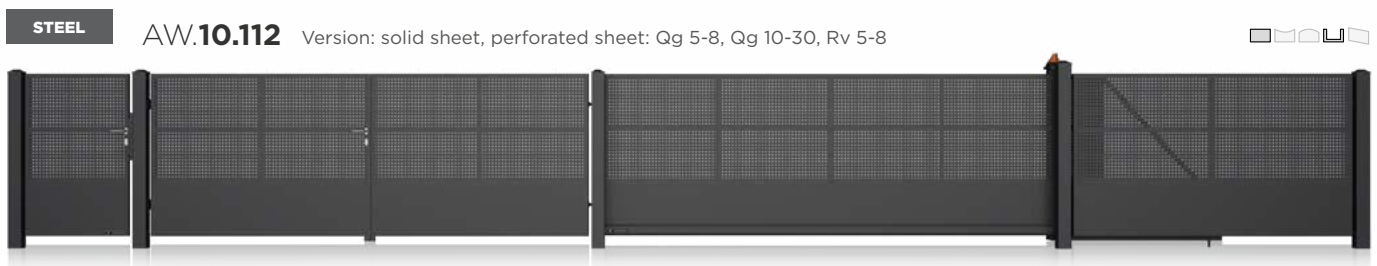

STEEL

AW.10.109 Version: 70x20, solid sheet, perforated sheet: Qg 5-8, Qg 10-30, Rv 5-8, Oz 10-16

STEEL

AW.10.110 Version: solid sheet

Colours. Textures

Colour is the first feature our senses react to. We made sure that each of our customers can find the exact colour they are looking for. Our gates can be manufactured in RAL palette colours and the unique HOME INCLUSIVE colours – together with our range of textures and additional decorative elements, this gives you hundreds of options for a tailored solution.