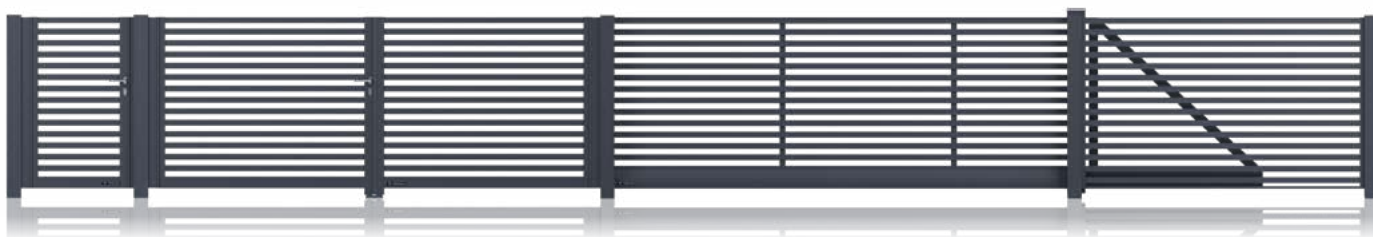

Inspired by **contemporary**
designs

Different **levels of**
transparency

Available as a **railing**

A definition of modernity

- 22 models
- Perfect if you're looking for unique designs.
- Those who value privacy will like the solid and perforated sheets, while those who prefer lighter, transparent structures, will appreciate the models using box sections.

Versatile **design**

CE certificate -
safety

ALUMINIUM AW.AL.100

ALUMINIUM AW.AL.101

ALUMINIUM AW.AL.102

ALUMINIUM AW.AL.103

Top edge options

flat top edge

concave top edge

convex top edge

available in a skewed version

railing available

MODERN

ALUMINIUM

AW.AL.104

ALUMINIUM

perforated sheet
Qg 5-8

perforated sheet
Qg 10-30

perforated sheet
Rv 5-8

perforated sheet
Oz 10-16

solid sheet

Discover more details on the MODERN collection

Top edge options

- flat top edge
- concave top edge
- convex top edge
- available in a skewed version
- railing available