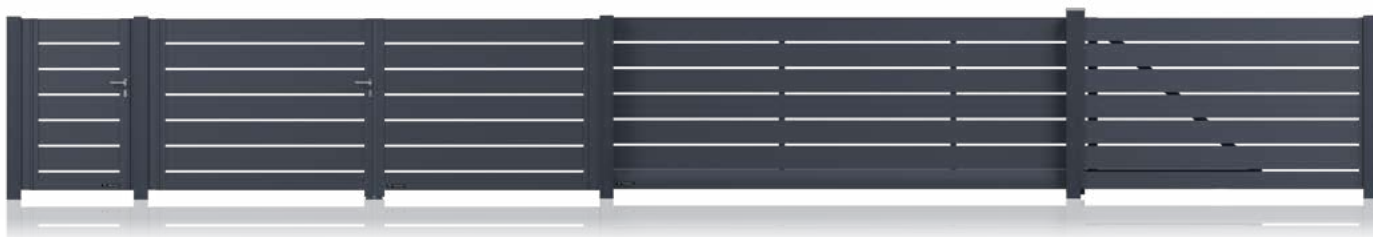

A definition of modernity

- 22 models
- Perfect if you're looking for unique designs.
- Those who value privacy will like the solid and perforated sheets, while those who prefer lighter, transparent structures, will appreciate the models using box sections.

Versatile **design**

CE certificate -
safety

ALUMINIUM AW.AL.100