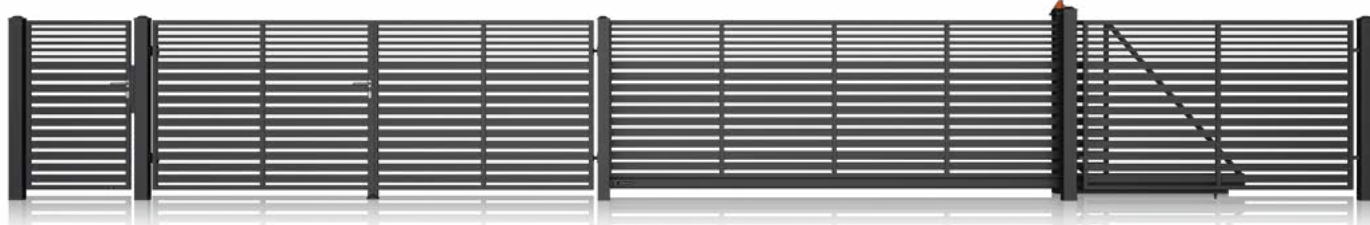

MODERN

STEEL

AW.10.106 Version: 30 x 18 [mm], 70 x 20 [mm]