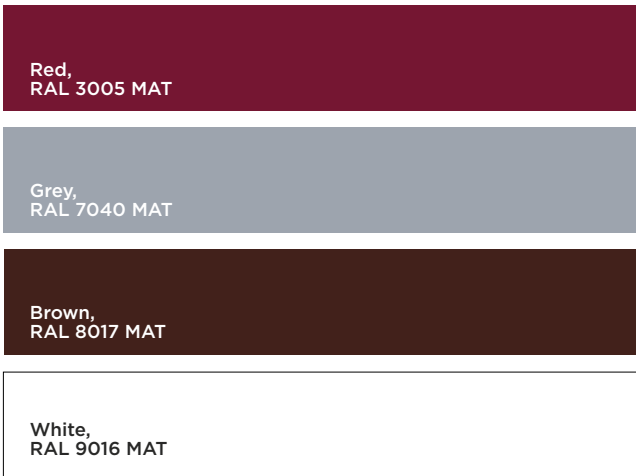

STEEL

AW.10.109 Version: 70x20, solid sheet, perforated sheet: Qg 5-8, Qg 10-30, Rv 5-8, Oz 10-16

STEEL

AW.10.110 Version: solid sheet

Colours. Textures

Colour is the first feature our senses react to. We made sure that each of our customers can find the exact colour they are looking for. Our gates can be manufactured in RAL palette colours and the unique HOME INCLUSIVE colours – together with our range of textures and additional decorative elements, this gives you hundreds of options for a tailored solution.

Take advantage of the unique possibilities provided by the original, proprietary WIŚNIEWSKI brand palette: **HOME INCLUSIVE**. It includes over a dozen colours with a metallic finish and stunning 3D depth.

HOME INCLUSIVE COLOURS

MODERN AW.10.228

Fence: Modern AW.10.228 / RAL 7016 colour

UniTherm garage door

CREO entrance door