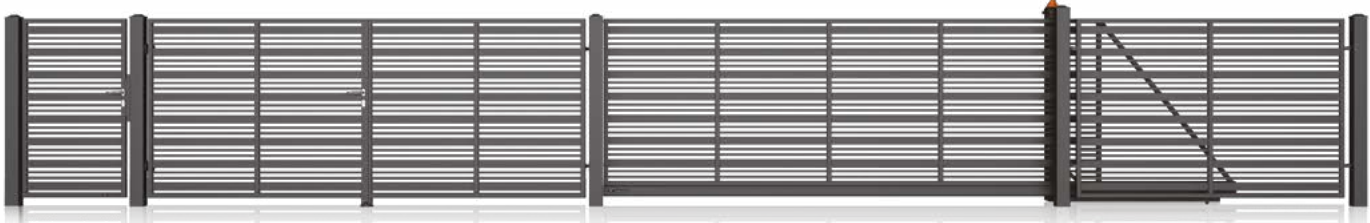

perforated sheet
Qg 5-8

perforated sheet
Qg 10-30

perforated sheet
Rv 5-8

perforated sheet
Oz 10-16

solid sheet

Discover more details on the MODERN collection

Top edge options

- flat top edge
- concave top edge
- convex top edge
- available in a skewed version
- railing available

MODERN

STEEL

AW.10.106 Version: 30 x 18 [mm], 70 x 20 [mm]

STEEL

AW.10.107 Version: 20 x 20 [mm], 70x20 [mm]

STEEL

AW.10.108 Version: 70x20 mm, solid sheet, perforated sheet: Qg 5-8, Qg 10-30, Rv 5-8, Oz 10-16

STEEL

AW.10.109 Version: 70x20, solid sheet, perforated sheet: Qg 5-8, Qg 10-30, Rv 5-8, Oz 10-16

STEEL

AW.10.110 Version: solid sheet

Colours. Textures

Colour is the first feature our senses react to. We made sure that each of our customers can find the exact colour they are looking for. Our gates can be manufactured in RAL palette colours and the unique HOME INCLUSIVE colours – together with our range of textures and additional decorative elements, this gives you hundreds of options for a tailored solution.