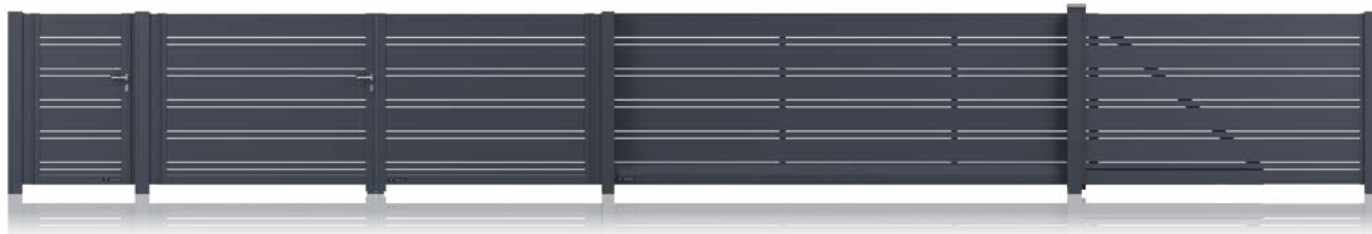

concave top edge

convex top edge

available in a skewed version

railing available

MODERN

ALUMINIUM

AW.AL.104

ALUMINIUM

AW.AL.105

ALUMINIUM

AW.AL.106

STEEL

AW.10.100

Version: ø 5 - mesh panel

Sheet infill **types**

Sheet infill types apply to the following models: AW.10.101, AW.10.102, AW.10.108, AW.10.109, AW.10.111, AW.10.112.

perforated sheet
Qg 5-8

perforated sheet
Qg 10-30

perforated sheet
Rv 5-8

perforated sheet
Oz 10-16

solid sheet

Discover more details on the MODERN collection

Top edge options

- flat top edge
- concave top edge
- convex top edge
- available in a skewed version
- railing available