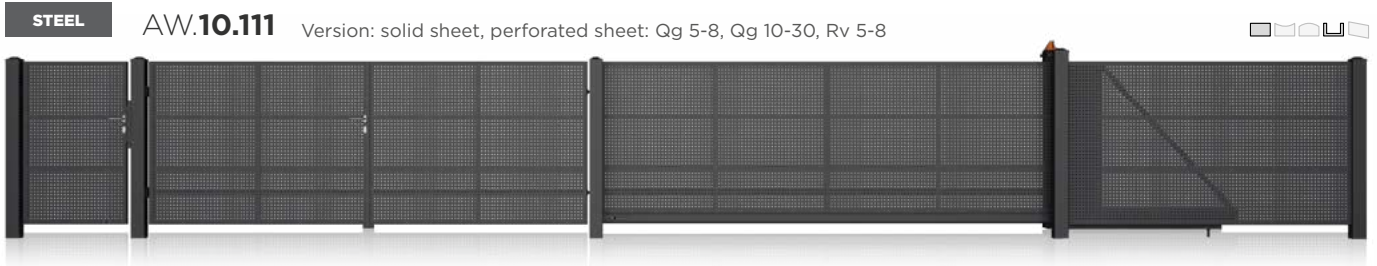

STEEL

AW.10.109 Version: 70x20, solid sheet, perforated sheet: Qg 5-8, Qg 10-30, Rv 5-8, Oz 10-16

STEEL

AW.10.110 Version: solid sheet

Colours. Textures

Colour is the first feature our senses react to. We made sure that each of our customers can find the exact colour they are looking for. Our gates can be manufactured in RAL palette colours and the unique HOME INCLUSIVE colours – together with our range of textures and additional decorative elements, this gives you hundreds of options for a tailored solution.