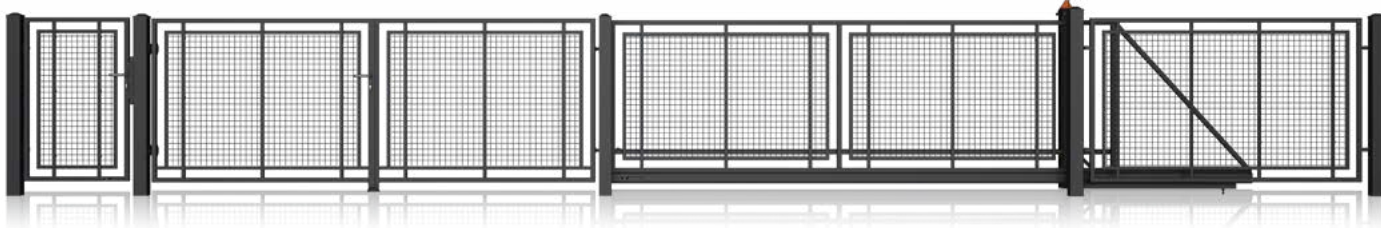

concave top edge

convex top edge

available in a skewed version

railing available

MODERN

ALUMINIUM

AW.AL.104

ALUMINIUM

AW.AL.105

ALUMINIUM

AW.AL.106

STEEL

AW.10.100

Version: ø 5 - mesh panel

Sheet infill **types**

Sheet infill types apply to the following models: AW.10.101, AW.10.102, AW.10.108, AW.10.109, AW.10.111, AW.10.112.

perforated sheet
Qg 5-8

perforated sheet
Qg 10-30

perforated sheet
Rv 5-8

perforated sheet
Oz 10-16

solid sheet

Discover more details on the MODERN collection

Top edge options

- flat top edge
- concave top edge
- convex top edge
- available in a skewed version
- railing available