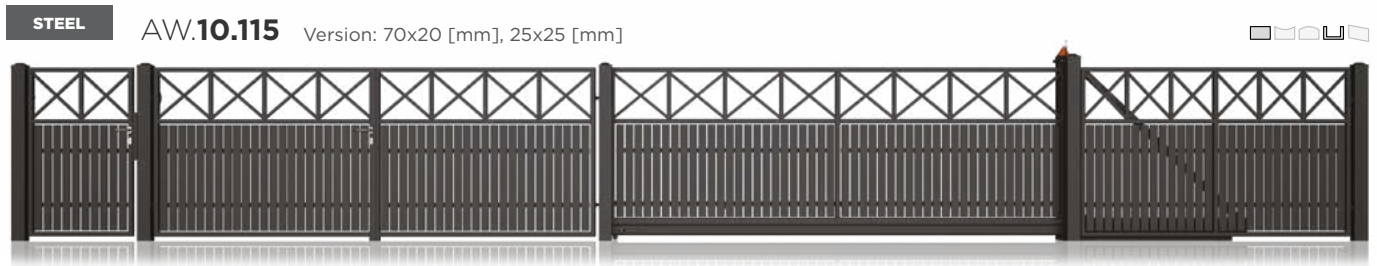

STEEL

AW.10.109 Version: 70x20, solid sheet, perforated sheet: Qg 5-8, Qg 10-30, Rv 5-8, Oz 10-16

STEEL

AW.10.110 Version: solid sheet

Colours. Textures

Colour is the first feature our senses react to. We made sure that each of our customers can find the exact colour they are looking for. Our gates can be manufactured in RAL palette colours and the unique HOME INCLUSIVE colours – together with our range of textures and additional decorative elements, this gives you hundreds of options for a tailored solution.