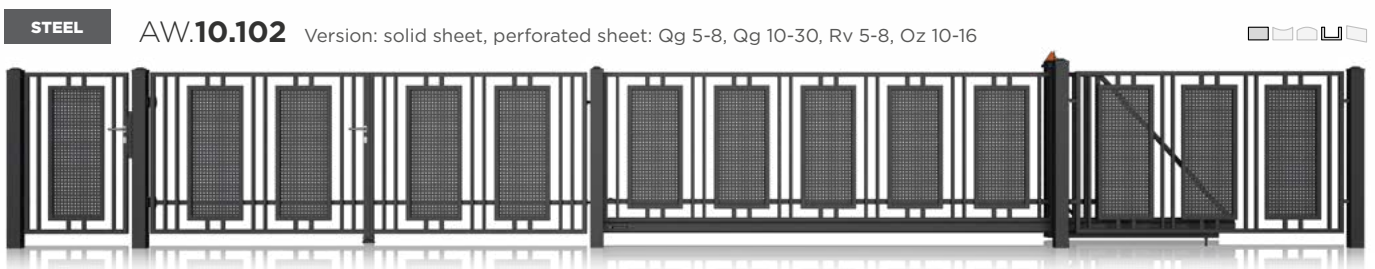

perforated sheet
Qg 5-8

perforated sheet
Qg 10-30

perforated sheet
Rv 5-8

perforated sheet
Oz 10-16

solid sheet

Discover more details on the MODERN collection

Top edge options

- flat top edge
- concave top edge
- convex top edge
- available in a skewed version
- railing available

MODERN

STEEL

AW.10.106 Version: 30 x 18 [mm], 70 x 20 [mm]

STEEL

AW.10.107 Version: 20 x 20 [mm], 70x20 [mm]

STEEL

AW.10.108 Version: 70x20 mm, solid sheet, perforated sheet: Qg 5-8, Qg 10-30, Rv 5-8, Oz 10-16

STEEL

AW.10.109 Version: 70x20, solid sheet, perforated sheet: Qg 5-8, Qg 10-30, Rv 5-8, Oz 10-16

STEEL

AW.10.110 Version: solid sheet

Colours. Textures

Colour is the first feature our senses react to. We made sure that each of our customers can find the exact colour they are looking for. Our gates can be manufactured in RAL palette colours and the unique HOME INCLUSIVE colours – together with our range of textures and additional decorative elements, this gives you hundreds of options for a tailored solution.