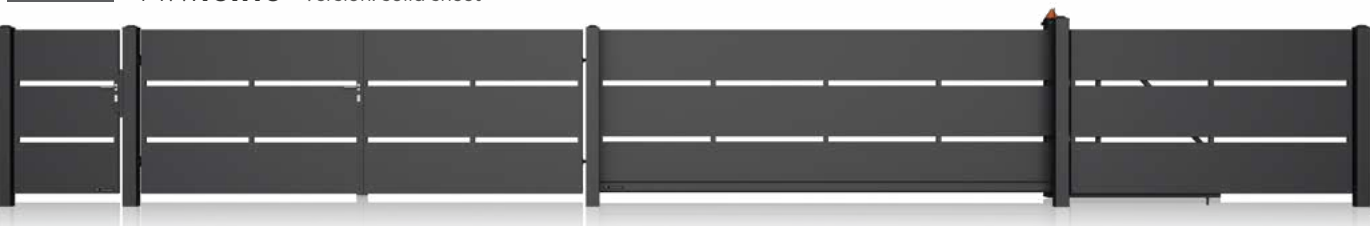

perforated sheet
Qg 5-8

perforated sheet
Qg 10-30

perforated sheet
Rv 5-8

perforated sheet
Oz 10-16

solid sheet

Discover more details on the MODERN collection

Top edge options

- flat top edge
- concave top edge
- convex top edge
- available in a skewed version
- railing available

MODERN

STEEL

AW.10.106 Version: 30 x 18 [mm], 70 x 20 [mm]

STEEL

AW.10.107 Version: 20 x 20 [mm], 70x20 [mm]

STEEL

AW.10.108 Version: 70x20 mm, solid sheet, perforated sheet: Qg 5-8, Qg 10-30, Rv 5-8, Oz 10-16

STEEL

AW.10.109 Version: 70x20, solid sheet, perforated sheet: Qg 5-8, Qg 10-30, Rv 5-8, Oz 10-16

STEEL

AW.10.110 Version: solid sheet

Colours. Textures

Colour is the first feature our senses react to. We made sure that each of our customers can find the exact colour they are looking for. Our gates can be manufactured in RAL palette colours and the unique HOME INCLUSIVE colours – together with our range of textures and additional decorative elements, this gives you hundreds of options for a tailored solution.