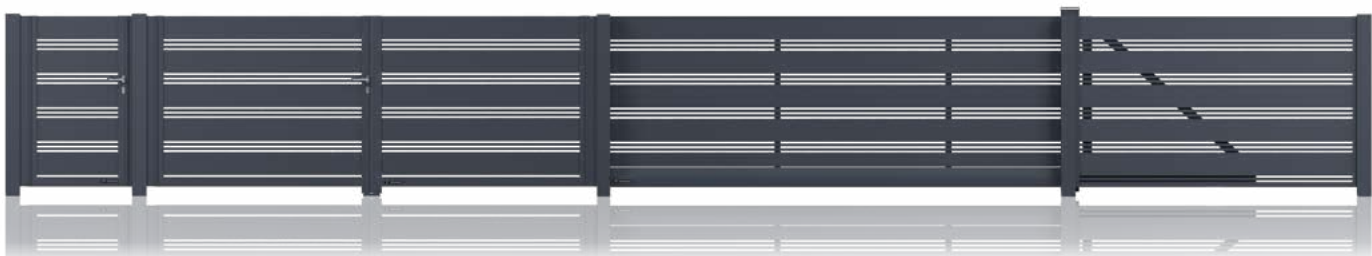

concave top edge

convex top edge

available in a skewed version

railing available

MODERN

ALUMINIUM

AW.AL.104

ALUMINIUM

AW.AL.105

ALUMINIUM

AW.AL.106

STEEL

AW.10.100

Version: ø 5 - mesh panel

Sheet infill **types**

Sheet infill types apply to the following models: AW.10.101, AW.10.102, AW.10.108, AW.10.109, AW.10.111, AW.10.112.

perforated sheet
Qg 5-8

perforated sheet
Qg 10-30

perforated sheet
Rv 5-8

perforated sheet
Oz 10-16

solid sheet

Discover more details on the MODERN collection

Top edge options

- flat top edge
- concave top edge
- convex top edge
- available in a skewed version
- railing available