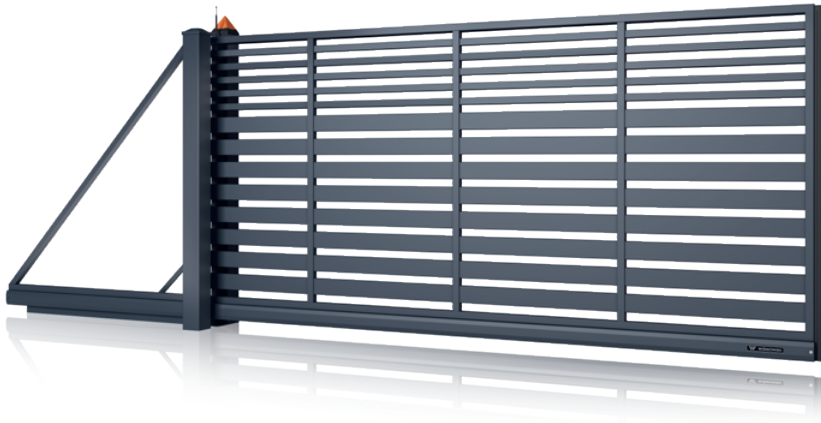

Sliding gates

What kind of property? A sliding gate needs more space on the sides of the entrance, which is why it will be perfect for properties with a wide front.

Single- and double-leaf gates

What kind of property? They don't need space on the sides, but take up more space between the entrance and the garage. This is why they are recommended for narrow, but relatively long driveways.

Folding gates

What kind of property? They combine the advantages of sliding and double-leaf gates. Thanks to their structure, they don't take up too much space. Perfect for narrow and short driveways.

Colours. Textures