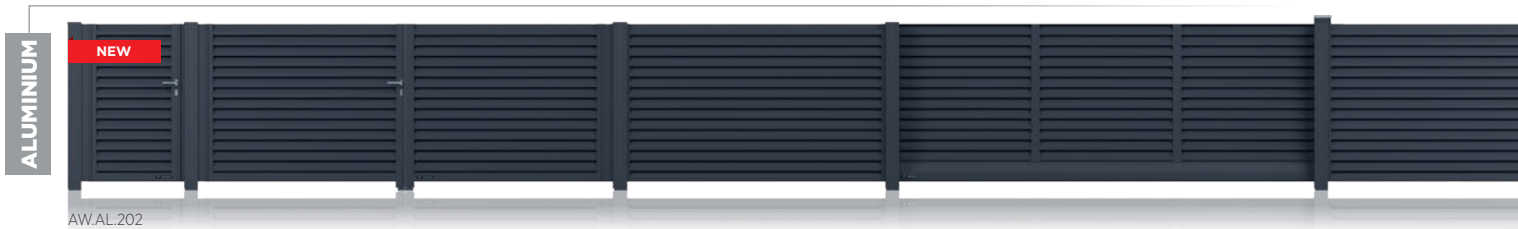

Highlight your space

Modern **design**

CE certificate -
safety

- 8 models.
- Perfect if you want to increase the privacy of your property.
- Steel fences are protected using the DUPLEX system. This means high durability confirmed by the 10-year corrosion protection warranty.