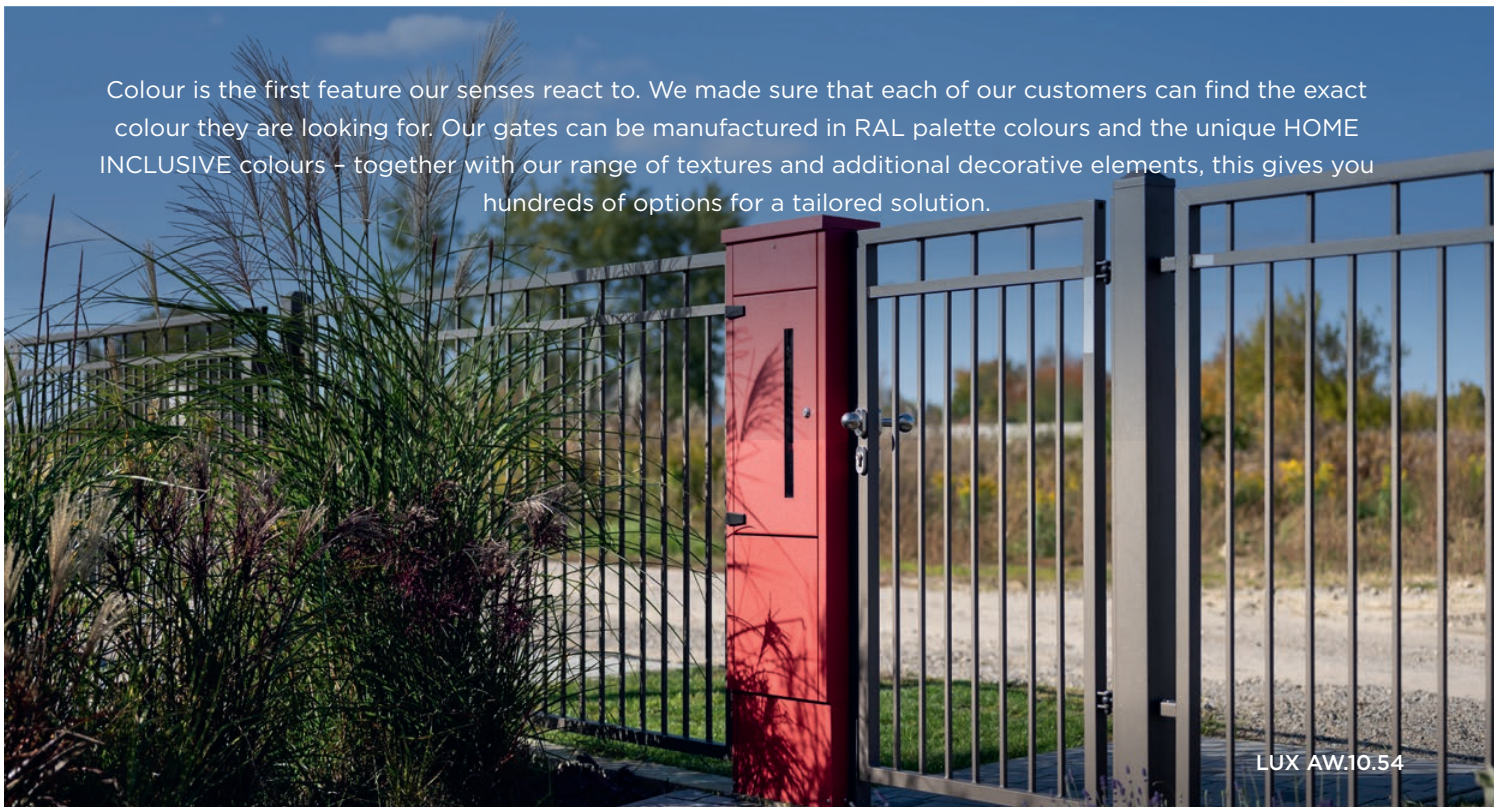

Colours. Textures

Colour is the first feature our senses react to. We made sure that each of our customers can find the exact colour they are looking for. Our gates can be manufactured in RAL palette colours and the unique HOME INCLUSIVE colours – together with our range of textures and additional decorative elements, this gives you hundreds of options for a tailored solution.

LUX AW.10.54

Special coating

Standard colours

Special colours

Take advantage of the unique possibilities provided by the original, proprietary WIŚNIEWSKI brand palette: **HOME INCLUSIVE**. It includes over a dozen colours with a metallic finish and stunning 3D depth.

HOME INCLUSIVE 2.0 colours

LOUVRE CUSTOMIZATION

With the louvre customization option in models AW.10.228, AW.10.229, and AW.10.230 (in the gate, wicket or segment), you can add a unique character to your fence.